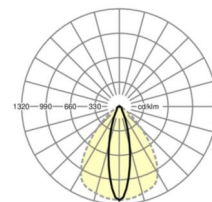

MECHANICS

Housing colour	silver grey/white aluminium RAL 9006
Dimensions (LxWxH/DxH)	1531mm x 55mm x 37mm
Weight (net)	1.65kg
Type of installation	Mounting rail system installation, Light structure

Dimensions

L	1531 mm	Length
B	55 mm	Width
H	37 mm	Height

DEEP-LINK

<https://www.regiolux.de/en/article/19520004175>

Reference	LED 8000lm 865
ηLB	100 %
Φ ↓/↑	98 % / 2 %
UGR lat./long.	17.7 / 23.0